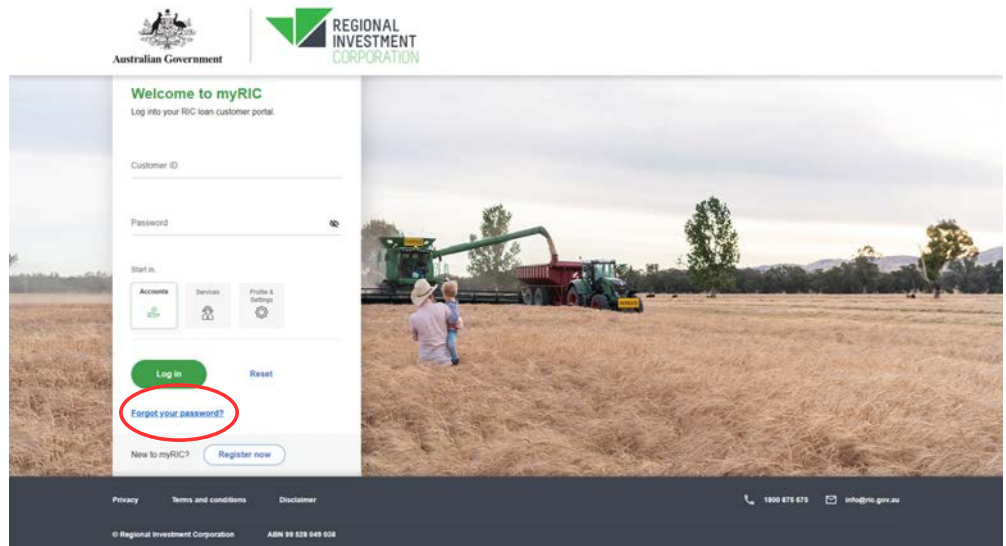

## 3 | Authentication

Note: A one-time Passcode will be sent to your mobile number. This is time sensitive (2 minutes).

4 | Enter **One-time passcode**

5 | Press **Confirm**