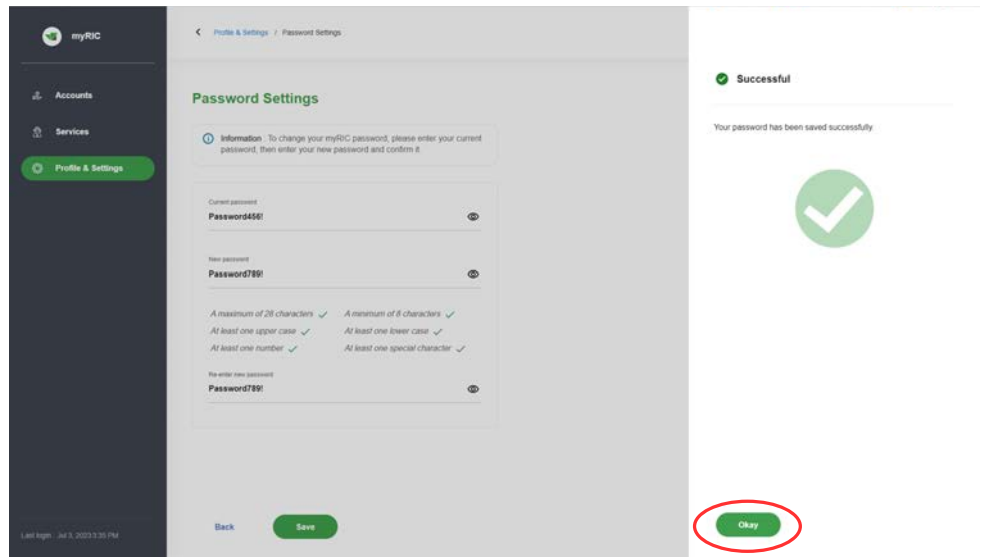

myRIC User Guide 5 - Forgot Password

6 | Press Okay

7 | You can now login using your new password.