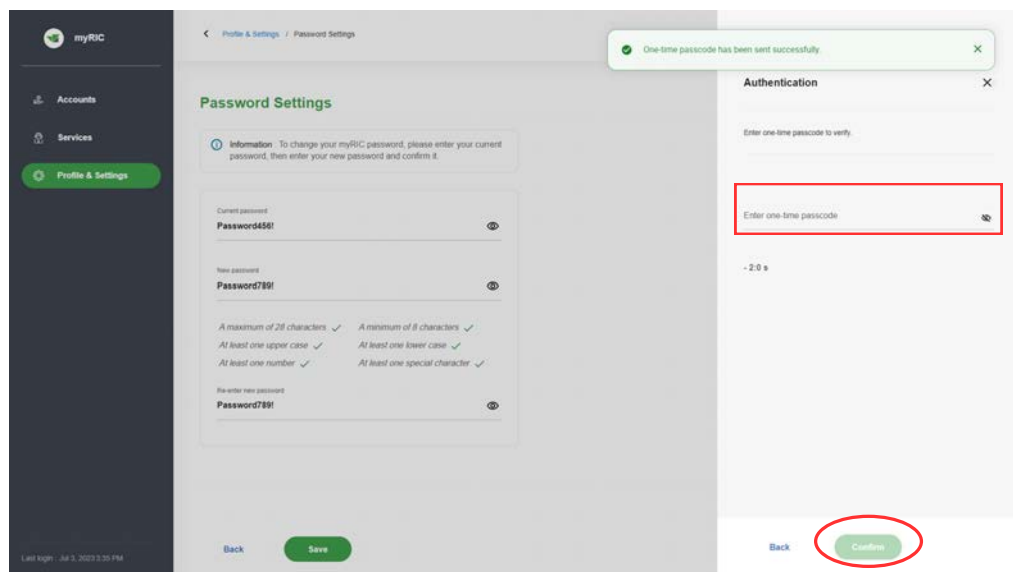

## Forgot Password

Use this guide if you have forgotten your password.

1 | Click **Log in** button at [ric.gov.au](http://ric.gov.au)

2 | Click **Forgot Your Password**

## 3 | Authentication

Note: A one-time Passcode will be sent to your mobile number. This is time sensitive (2 minutes).

4 | Enter **One-time passcode**

5 | Press **Confirm**